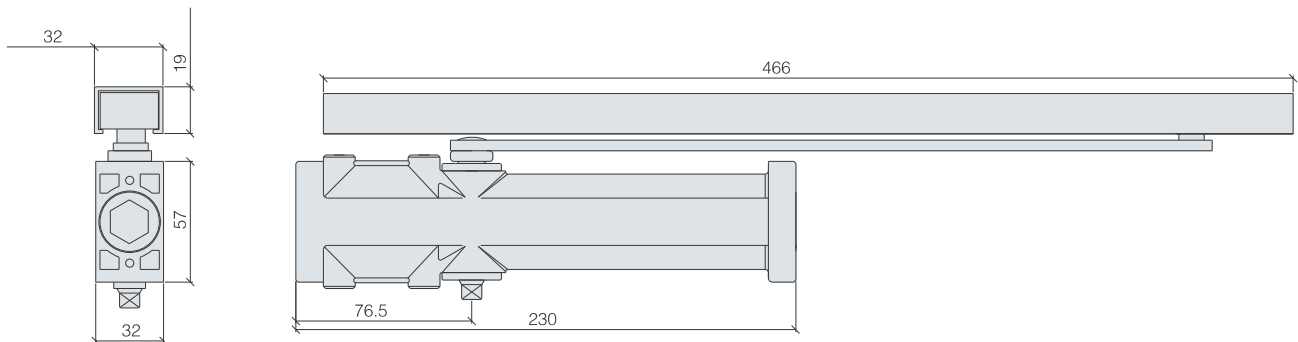

### Features:

- Premium aluminum alloy cylinder, with high-strength steel arm and parts
- Standard EN power size 3
- Adjustable closing speed (120°-10°)
- Adjustable latching speed (10°-0°)
- Max. open angle 120°
- Hold-open function optional
- Nonhanded design
- 32mm narrow cylinder, compatible with wood & metal doors
- Concealed installation - completely concealed when door is closed
- Std. finishes: SES silver & GES gold. Please contact Allegion for other finishes.

### Technical Parameters:

Model	<b>C2802</b>	<b>C2803</b>
Max. door width (mm)	850	950
Max. door weight (kg)	45	65
Min. wood door thickness (mm)	45	45
Min. metal door thickness (mm)	40	40
Hold-open	optional	optional

### Dimensions:

Unit: mm