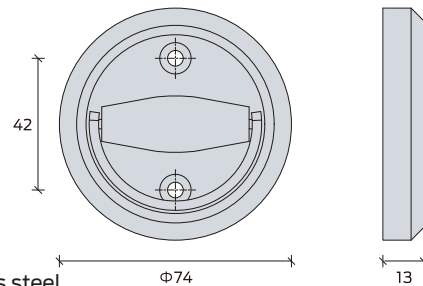

Hidden Handle HH03

Unit: mm

**Material:** 304 stainless steel  
**Finish:** satin stainless steel - SS, polished stainless steel - PS, polished PVD brass -PPG, satin PVD brass - SPG, satin antique bronze - SABZ, satin antique copper - SAC, polished PVD rosy gold - PPRG  
**Dimension:** 128mm

Stainless Steel Flush Ring Pull CH002

Unit: mm

**Material:** 304 stainless steel  
**Finish:** satin stainless steel - SS, polished stainless steel - PS, polished PVD brass -PPG, satin PVD brass - SPG, satin antique bronze - SABZ, satin antique copper - SAC, polished PVD rosy gold - PPRG

Pipe Well Lock GJL01

Unit: mm

**Material:** zinc alloy  
**Finish:** satin nickel plated