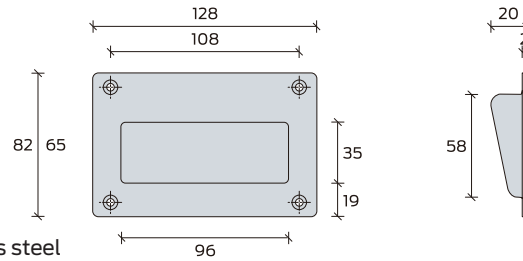

Hidden Handle HH03

Unit: mm

**Material:** 304 stainless steel  
**Finish:** satin stainless steel - SS, polished stainless steel - PS, polished PVD brass -PPG, satin PVD brass - SPG, satin antique bronze - SABZ, satin antique copper - SAC, polished PVD rosy gold - PPRG  
**Dimension:** 128mm

Stainless Steel Flush Ring Pull CH002

Unit: mm

**Material:** 304 stainless steel  
**Finish:** satin stainless steel - SS, polished stainless steel - PS, polished PVD brass -PPG, satin PVD brass - SPG, satin antique bronze - SABZ, satin antique copper - SAC, polished PVD rosy gold - PPRG

Pipe Well Lock GJL01

Unit: mm

**Material:** zinc alloy  
**Finish:** satin nickel plated