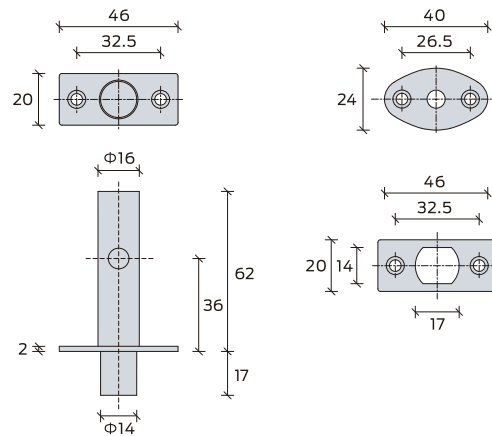

Hidden Handle HH03

Unit: mm

**Material:** 304 stainless steel  
**Finish:** satin stainless steel - SS, polished stainless steel - PS, polished PVD brass -PPG, satin PVD brass - SPG, satin antique bronze - SABZ, satin antique copper - SAC, polished PVD rosy gold - PPRG  
**Dimension:** 128mm

Stainless Steel Flush Ring Pull CH002

Unit: mm

**Material:** 304 stainless steel  
**Finish:** satin stainless steel - SS, polished stainless steel - PS, polished PVD brass -PPG, satin PVD brass - SPG, satin antique bronze - SABZ, satin antique copper - SAC, polished PVD rosy gold - PPRG

Pipe Well Lock GJL01

Unit: mm

**Material:** zinc alloy  
**Finish:** satin nickel plated