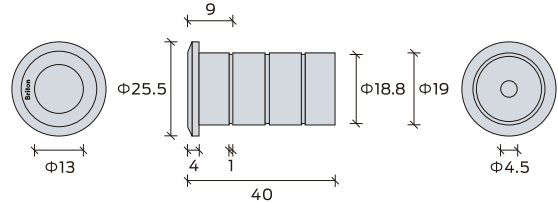

Dustproof Strike DP01

Unit: mm

Application: ground mounted, used with door bolts
Material: 304 stainless steel
Finish: satin stainless steel - SS, polished stainless steel - PS, Polished PVD brass - PPG, satin PVD brass - SPG, satin antique bronze- SABZ, satin antique copper - SAC, polished PVD rosy gold - PPRG
Inside Diameter: 13mm

Optional Models

DP01
DP01 19 BR SNP

Dustproof Strike (with strike plate) DP02

Unit: mm

Application: ground mounted, used with door bolts
Material: copper
Finish: satin nickel plated - SNP, bright chrome plated nickel - BCPN, polished PVD brass - PPG, satin PVD brass - SPG, satin antique bronze - SABZ, satin antique copper - SAC, polished PVD rosy gold - PPRG
Inside Diameter: 13mm

Dustproof Strike DP03

Unit: mm

Application: ground mounted, used with door bolts
Material: 304 stainless steel
Finish: satin stainless steel - SS
Inside Diameter: 22mm