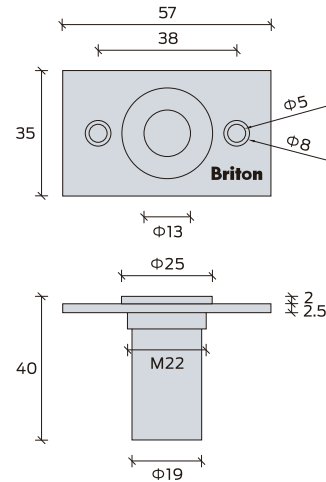

Dustproof Strike DP01

Unit: mm

Application: ground mounted, used with door bolts
Material: 304 stainless steel
Finish: satin stainless steel - SS, polished stainless steel - PS, Polished PVD brass - PPG, satin PVD brass - SPG, satin antique bronze- SABZ, satin antique copper - SAC, polished PVD rosy gold - PPRG
Inside Diameter: 13mm

Optional Models

DP01
DP01 19 BR SNP

Dustproof Strike (with strike plate) DP02

Unit: mm

Application: ground mounted, used with door bolts
Material: copper
Finish: satin nickel plated - SNP, bright chrome plated nickel - BCPN, polished PVD brass - PPG, satin PVD brass - SPG, satin antique bronze - SABZ, satin antique copper - SAC, polished PVD rosy gold - PPRG
Inside Diameter: 13mm

Dustproof Strike DP03

Unit: mm

Application: ground mounted, used with door bolts
Material: 304 stainless steel
Finish: satin stainless steel - SS
Inside Diameter: 22mm