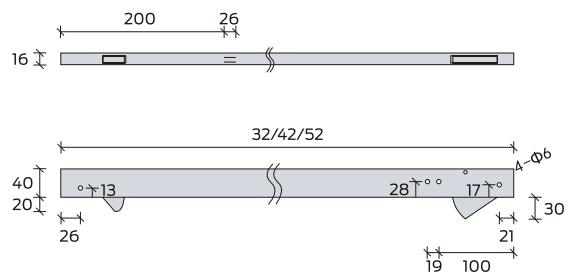

L Surface Door Coordinator L-DC-002-SS-F

Unit: mm

**Application:** used on double doors to control the sequence of door closing

**Material:** 304 Stainless steel

**Finish:** Satin stainless steel - SS

COR Surface Door Coordinator COR 7G-SS

Unit: mm

**Application:** used on double doors to control the sequence of door closing

**Material:** 304 Stainless steel

**Finish:** Satin stainless steel - SS

Concealed Door Coordinator

Unit: mm

**Optional Models**

- DC002-32"-SS
- DC002-42"-SS
- DC002-52"-SS
- DC002-60"-SS

**Application:** used on double doors to control the sequence of door closing

**Material:** 304 Stainless steel

**Finish:** Satin stainless steel - SS