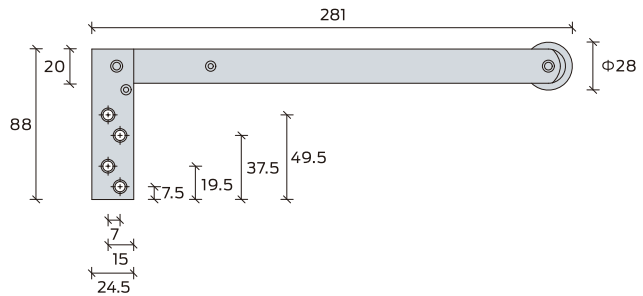

L Surface Door Coordinator L-DC-002-SS-F

Unit: mm

**Application:** used on double doors to control the sequence of door closing

**Material:** 304 Stainless steel

**Finish:** Satin stainless steel - SS

COR Surface Door Coordinator COR 7G-SS

Unit: mm

**Application:** used on double doors to control the sequence of door closing

**Material:** 304 Stainless steel

**Finish:** Satin stainless steel - SS

Concealed Door Coordinator

Unit: mm

**Optional Models**

- DC002-32"-SS
- DC002-42"-SS
- DC002-52"-SS
- DC002-60"-SS

**Application:** used on double doors to control the sequence of door closing

**Material:** 304 Stainless steel

**Finish:** Satin stainless steel - SS