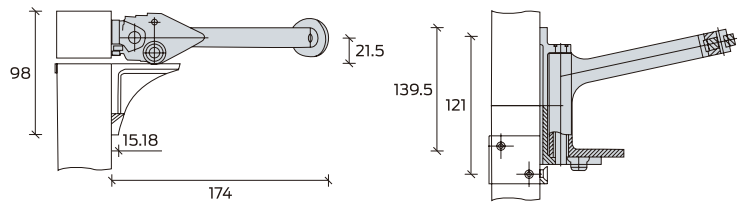

L Surface Door Coordinator L-DC-002-SS-F

Unit: mm

**Application:** used on double doors to control the sequence of door closing

**Material:** 304 Stainless steel

**Finish:** Satin stainless steel - SS

COR Surface Door Coordinator COR 7G-SS

Unit: mm

**Application:** used on double doors to control the sequence of door closing

**Material:** 304 Stainless steel

**Finish:** Satin stainless steel - SS

Concealed Door Coordinator

Unit: mm

**Optional Models**

- DC002-32"-SS
- DC002-42"-SS
- DC002-52"-SS
- DC002-60"-SS

**Application:** used on double doors to control the sequence of door closing

**Material:** 304 Stainless steel

**Finish:** Satin stainless steel - SS