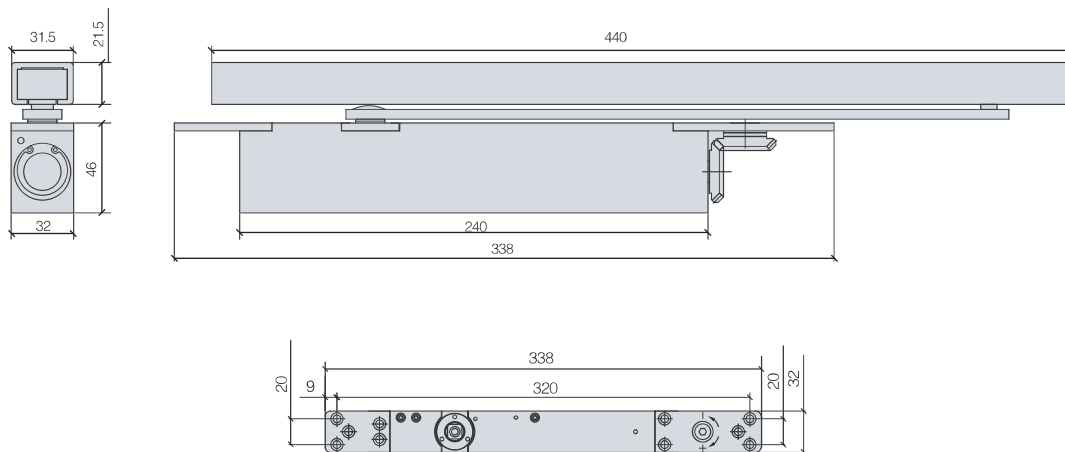

## Features:

- Premium aluminum alloy cylinder with high-strength steel arms and steel components.
- Cam structure ensures high operation efficiency and reduces wearing for long service life.
- EN standard adjustable power size from 2-4.
- Adjustable closing speed (120°-10°)
- Adjustable latching speed (10°-0°)
- Backcheck function available
- Hold-open function optional
- Max. open angle 120°
- Non-handed design
- 32mm narrow cylinder suitable for timber doors of 45mm min. width and metal doors of 40mm min. width.
- Concealed installation - product concealed when door is closed.
- Silver SES and gold GES finishes as standard, for other finishes please contact Allegion service team.

## Compatibility:

C3024C	EN2~EN4
Door Width (mm)	850 - 1100
Door Weight (kg)	60-80
Max. open angle	120°

## Dimensions

Unit: mm