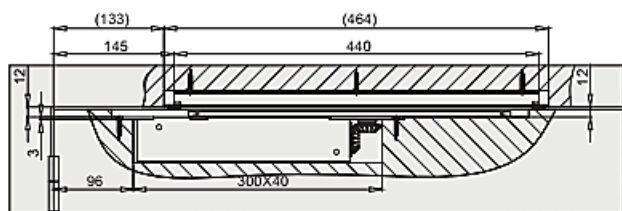

3620 Concealed Cam-Action Door Closer

Product Features:

- Adjustable power size EN 3~6
- Adjustable closing & latching speed
- Thermo-constant valve
- Concealed mount
- Cam action
- Track arm
- Single-action door
- Can be installed in virtually all doors with minimum thickness of 50mm or more

- Power size 3~6
- Max. door width (mm) 1400
- Max. opening angle 120

Finishes:

- Anodized aluminum for door closer body and track rail as standard
- Painted – gold, black & other RAL colors upon request

Installation:

- Concealed in door

- Concealed in transom

Dimension: