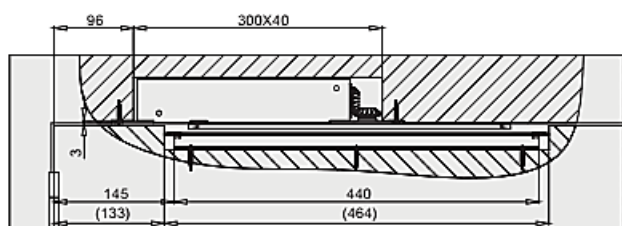

- Power size 3~6
- Max. door width (mm) 1400
- Max. opening angle 120

Finishes:

- Anodized aluminum for door closer body and track rail as standard
- Painted – gold, black & other RAL colors upon request

Installation:

- Concealed in door

- Concealed in transom

Dimension: